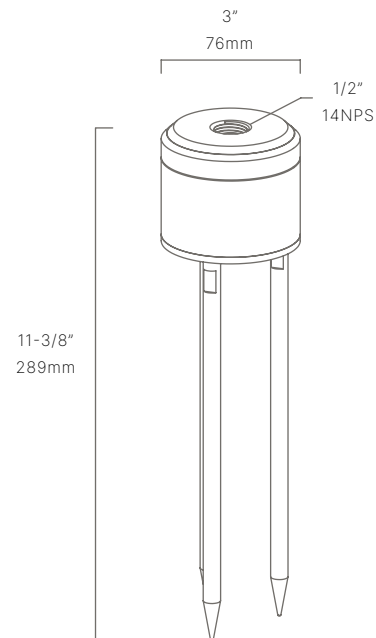

AURORALIGHT

PROJECT: _____

SKU #: _____

TYPE: _____

JUNCTION BOX

MJB002203

The J-Box, part of the most comprehensive ground mount offering available, machined from solid brass with a removable top assembly. This unit can be buried within 1" of the top, even in exterior wet locations.

- Perfect for loose and sandy soil conditions
- Ideal for lightweight & heavyweight fixtures

CONFIGURATOR:

MJB002203	FINISH
( ) = Most common configuration	☐
	(NAT) Natural Brass
	(BLP) Bronze Living Patina
	(BLPX) Extra Dark BLP
	(NI) Nickel PVD

AVAILABLE FINISHES:

DIMENSIONS	H11-3/8" x W3"
VOLTAGE	12V, 120V
FINISH	Included Natural Brass
MATERIAL	Brass & Stainless Steel

*For complete warranty terms, please visit: www.auroralight.com/warranty/

P. 760.931.2910

O. 2742 Loker Ave. W Carlsbad CA 92010

W. www.auroralight.com

MADE IN USA
WITH DOMESTIC & IMPORTED MATERIALS